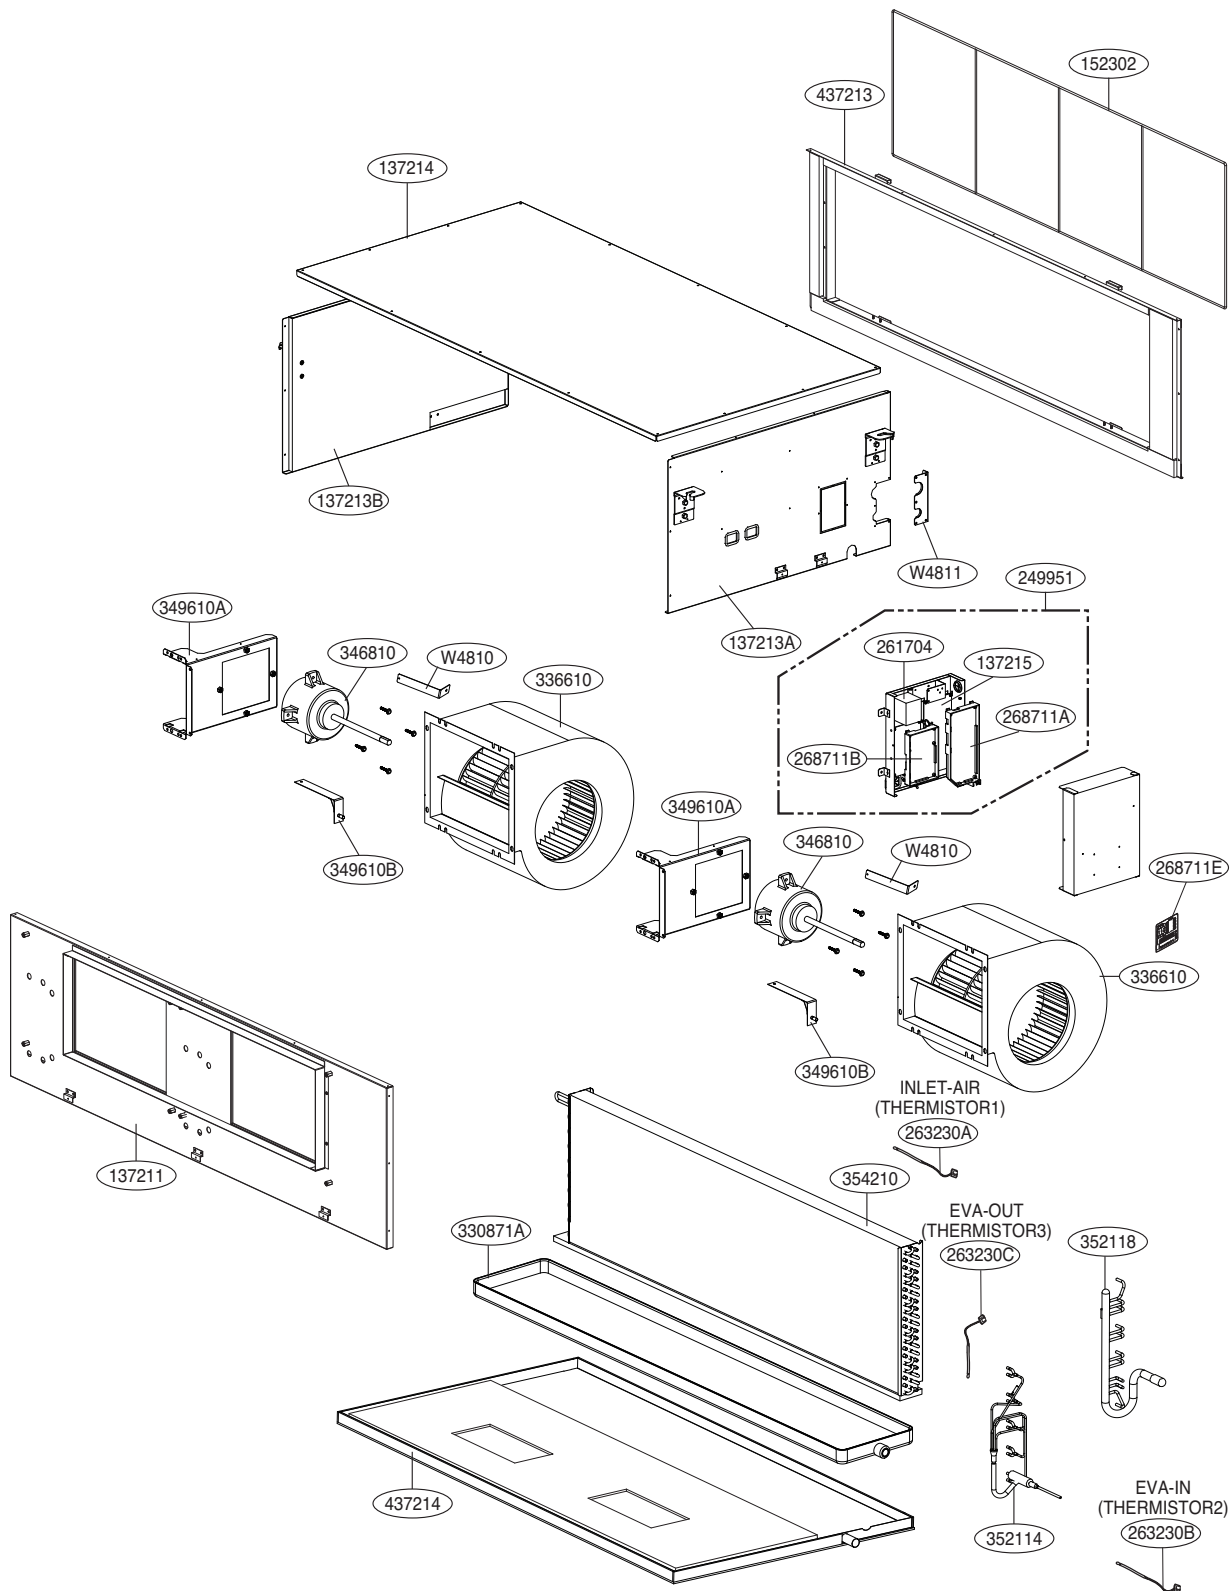

2. Piping Diagrams

Description	PCB Connector
Thermistor for suction air temperature	CN_ROOM(YL)
Thermistor for evaporator inlet temperature	CN_PIPE_IN(WH)
Thermistor for evaporator outlet temperature	CN_PIPE_OUT(RD)

■ Refrigerant pipe connection port diameters

[Unit : mm]

Model	Gas	Liquid
ABNW70GB9A0 [UB70 N94]	Ø 25.4	Ø 9.52

3. Wiring Diagrams

4. Exploded View

Thermistor 1	263230A	Air	Housing color : yellow
Thermistor 2	263230B	Eva. In	Housing color : white
Thermistor 3	263230C	Eva. out	Housing color : red