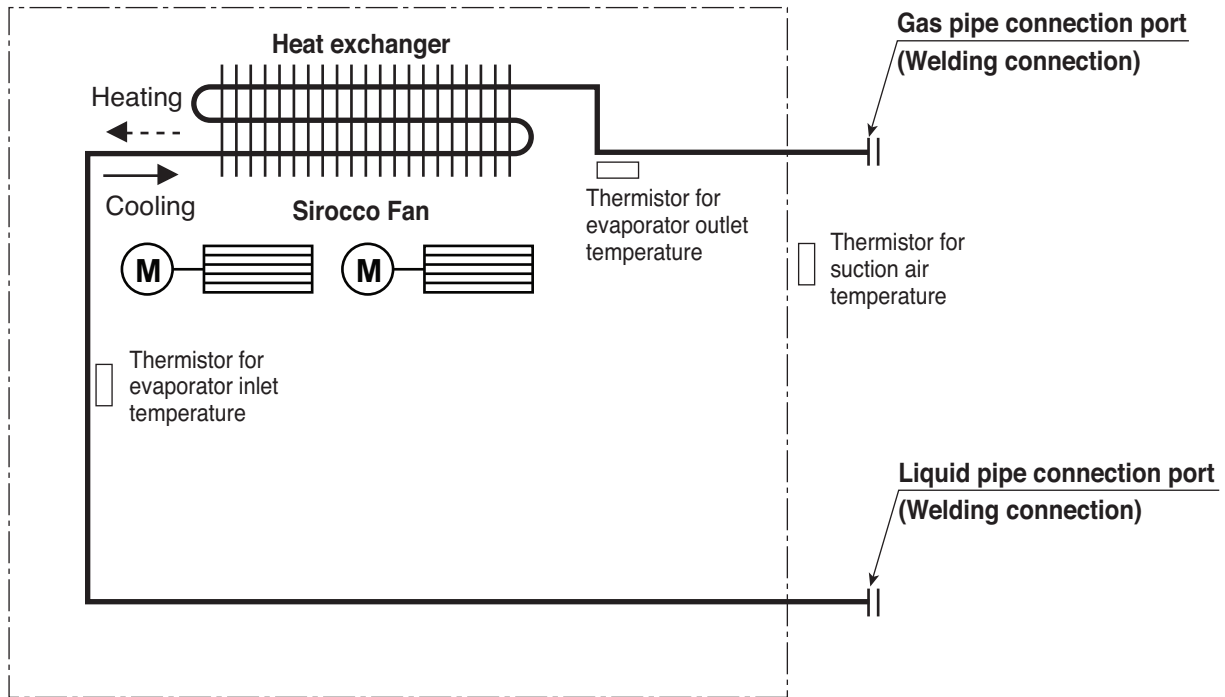

2. Piping Diagrams

Description	PCB Connector
Thermistor for suction air temperature	CN_ROOM(YL)
Thermistor for evaporator inlet temperature	CN_PIPE_IN(WH)
Thermistor for evaporator outlet temperature	CN_PIPE_OUT(RD)

■ Refrigerant pipe connection port diameters

[Unit : mm]

Model	Gas	Liquid
ABNW70GB9A0 [UB70 N94]	Ø 25.4	Ø 9.52