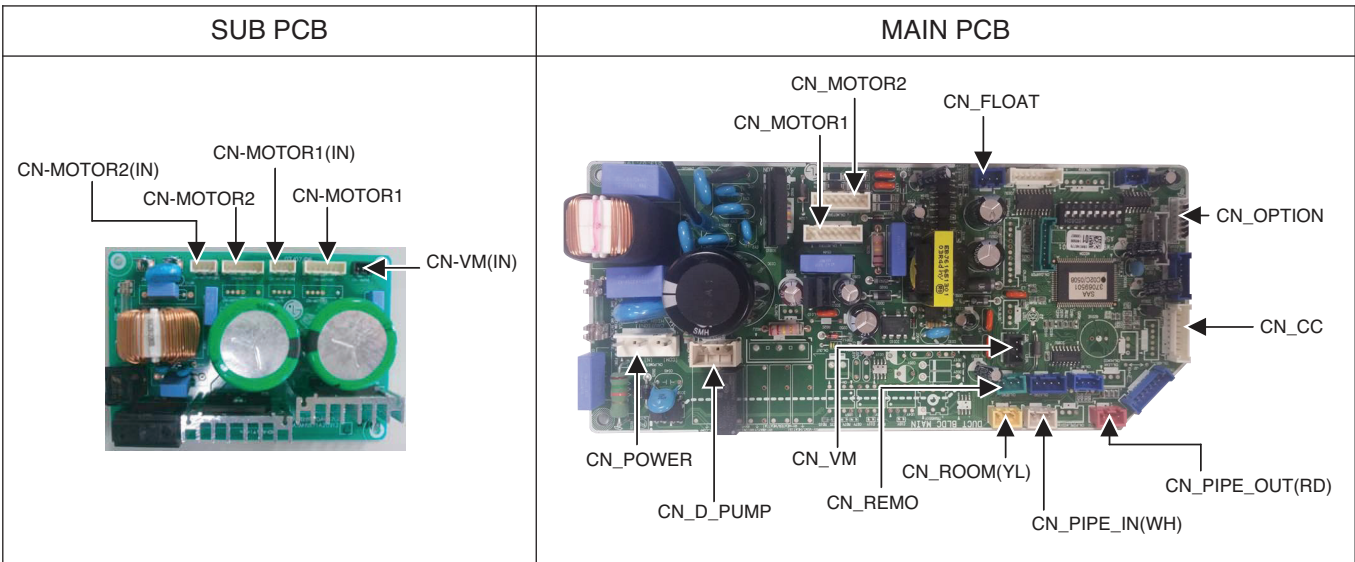

2. Piping Diagrams

Description	PCB Connector
Thermistor for suction air temperature	CN_ROOM(YL)
Thermistor for evaporator inlet temperature	CN_PIPE_IN(WH)
Thermistor for evaporator outlet temperature	CN_PIPE_OUT(RD)

■ Refrigerant pipe connection port diameters

[Unit : mm]

Model	Gas	Liquid
ABNW70GB9A0 [UB70 N94]	Ø 25.4	Ø 9.52

3. Wiring Diagrams

4. Exploded View

Thermistor 1	263230A	Air	Housing color : yellow
Thermistor 2	263230B	Eva. In	Housing color : white
Thermistor 3	263230C	Eva. out	Housing color : red