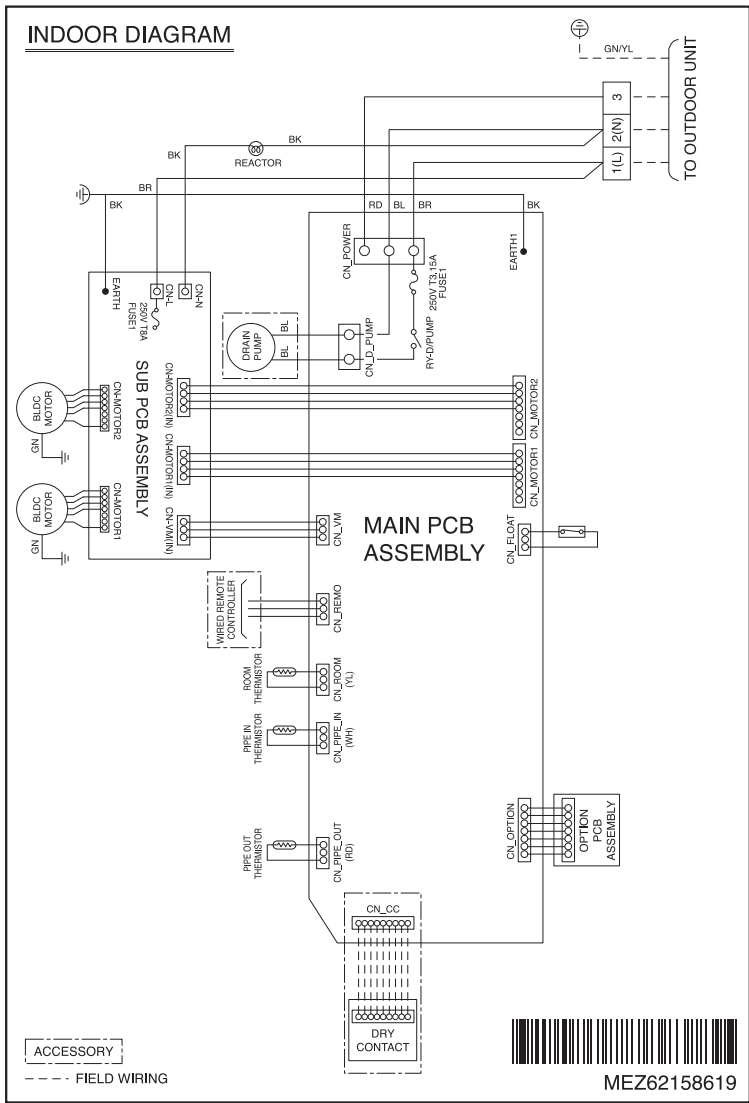

Notes :

1. Wiring cable size must comply with the applicable local and national code.
2. Due to our policy of innovation some specifications may be changed without notification.
3. Sound Level Values are measured at Anechoic chamber.
Therefore, these values can be increased owing to ambient conditions during operation.
4. : These models are connectable only with Single CAC outdoor units.

2. Piping Diagrams

Description	PCB Connector
Thermistor for suction air temperature	CN_ROOM(YL)
Thermistor for evaporator inlet temperature	CN_PIPE_IN(WH)
Thermistor for evaporator outlet temperature	CN_PIPE_OUT(RD)

■ Refrigerant pipe connection port diameters

[Unit : mm]

Model	Gas	Liquid
ABNW70GB9A0 [UB70 N94]	Ø 25.4	Ø 9.52

3. Wiring Diagrams

4. Exploded View

Thermistor 1	263230A	Air	Housing color : yellow
Thermistor 2	263230B	Eva. In	Housing color : white
Thermistor 3	263230C	Eva. out	Housing color : red